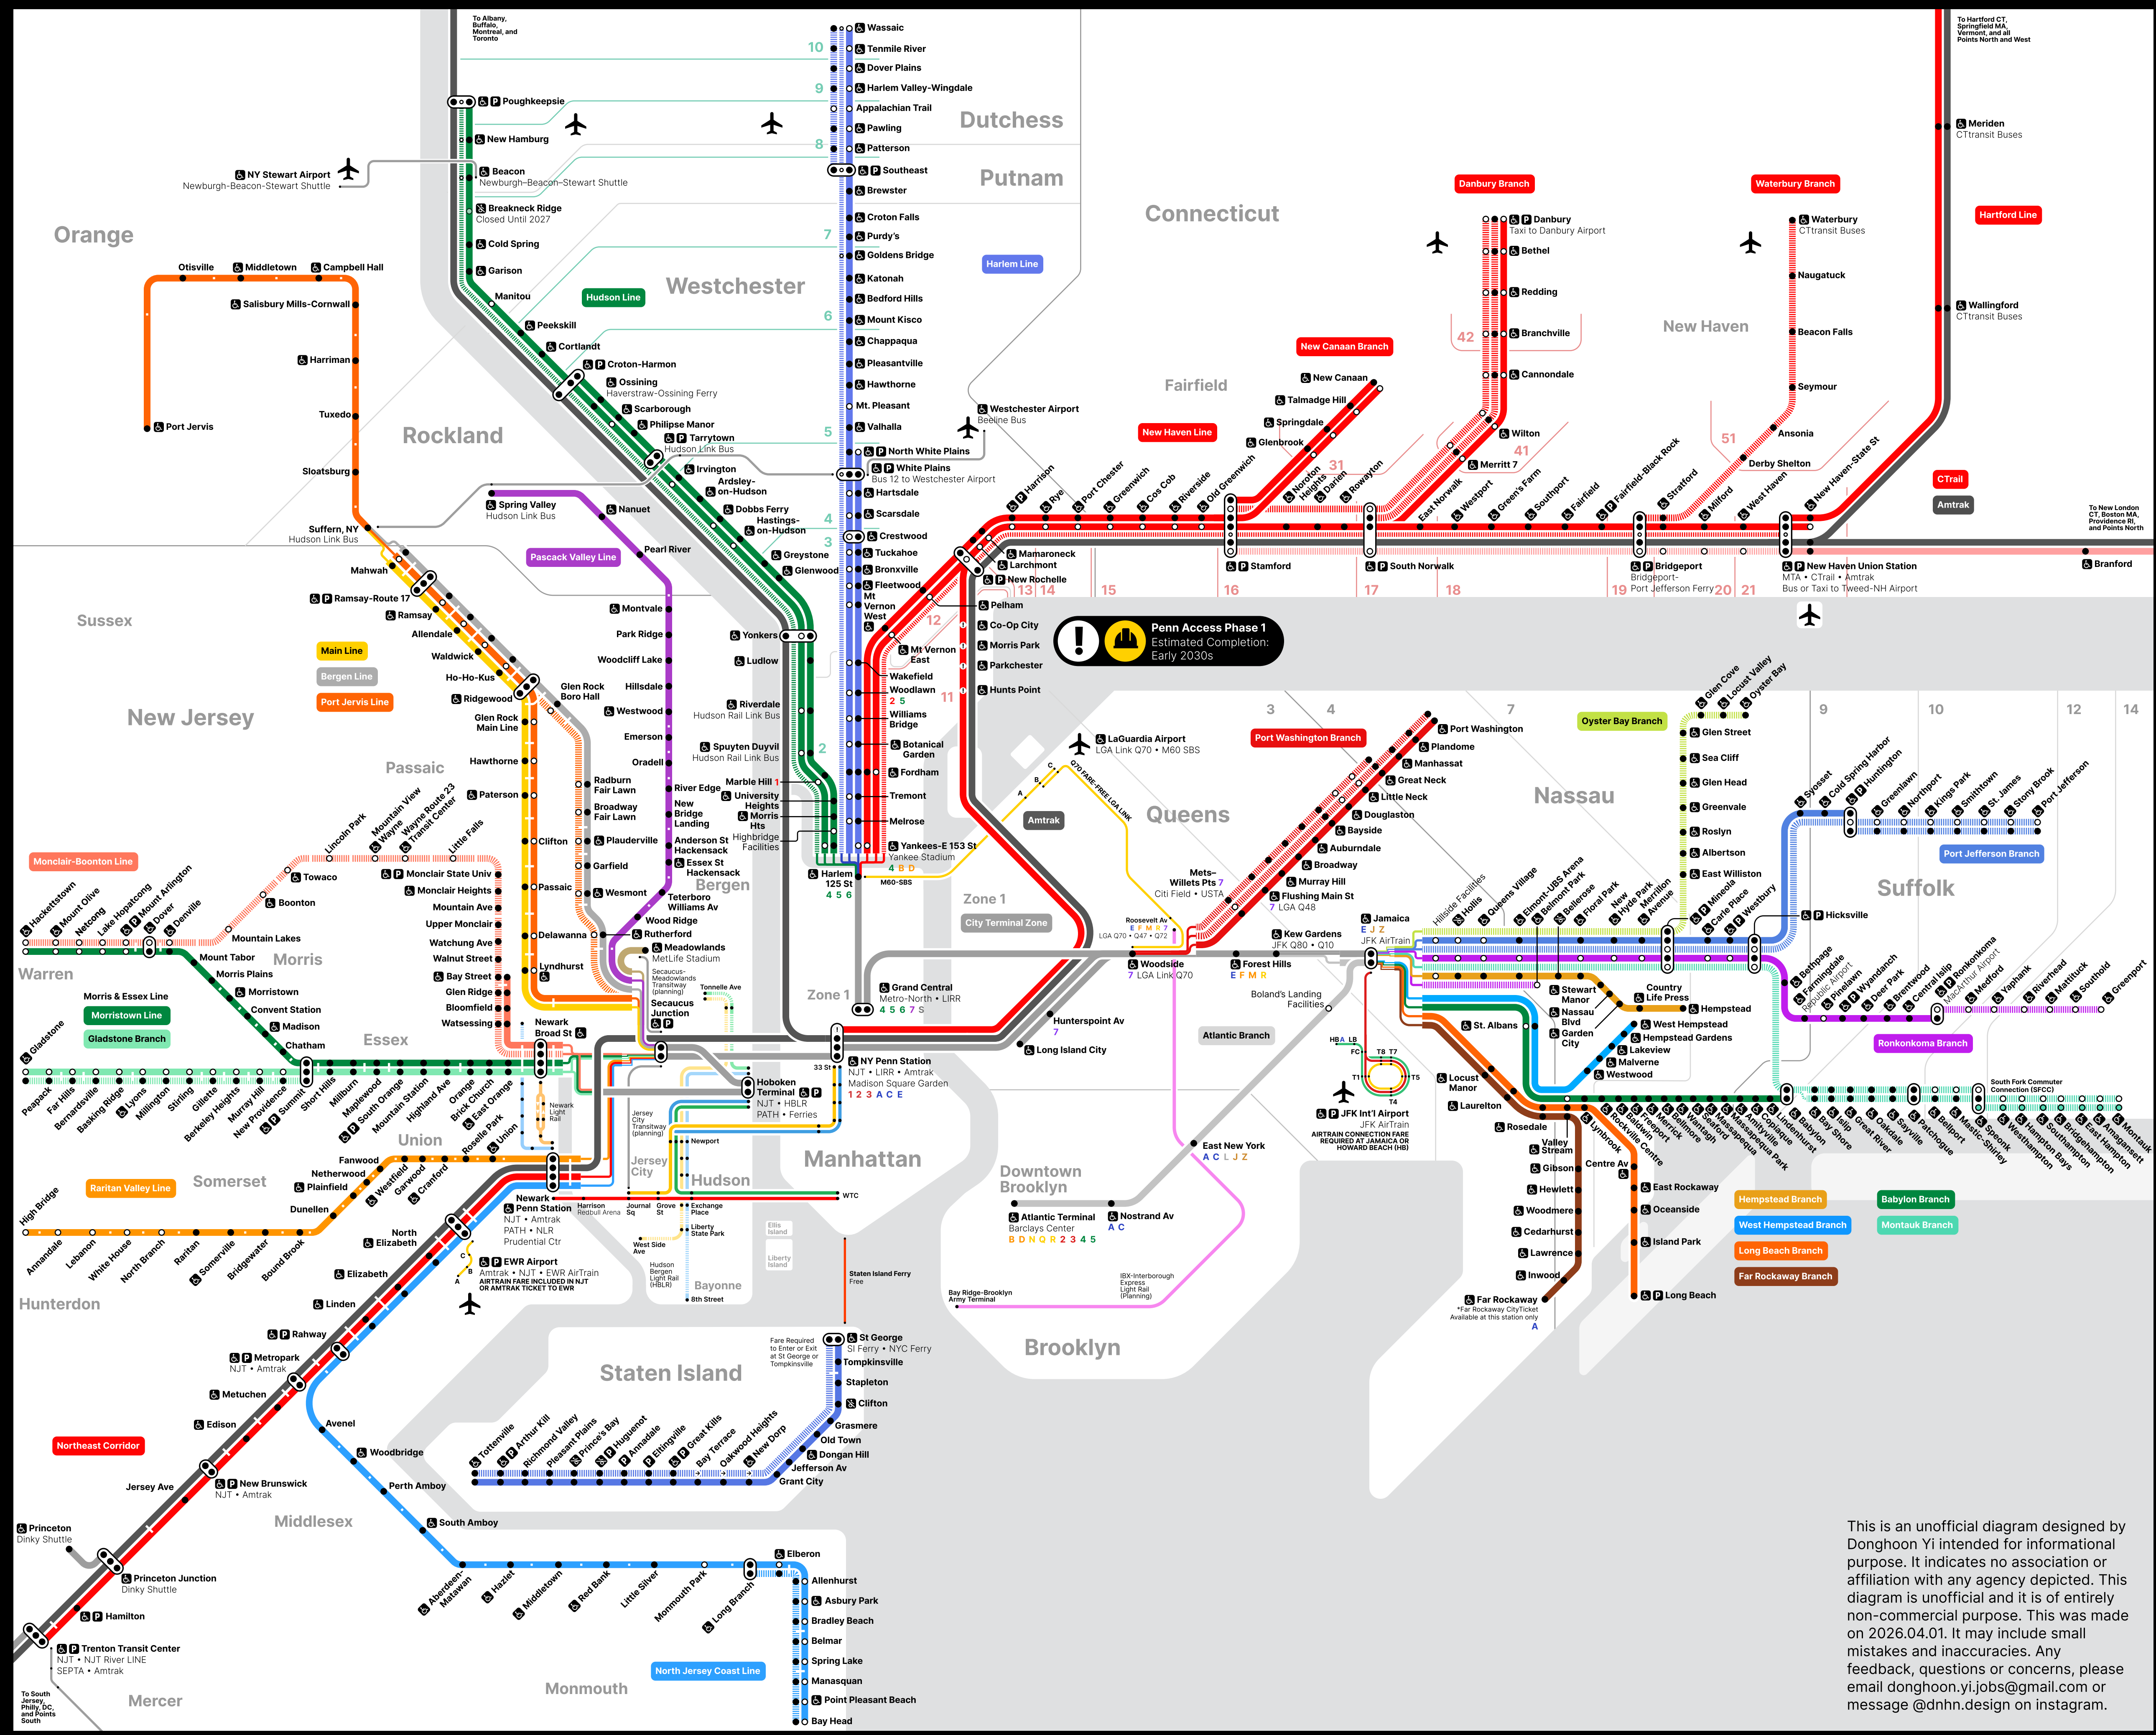

NYC Metropolitan Area Commuter and Intercity Railroads with Airport connections

This is an unofficial diagram designed by Donghoon Yi intended for informational purpose. It indicates no association or affiliation with any agency depicted. This diagram is unofficial and it is of entirely non-commercial purpose. This was made on 2026.04.01. It may include small mistakes and inaccuracies. Any feedback, questions or concerns, please email donghoon.yi.jobs@gmail.com or message [@dnhn.design](https://www.instagram.com/dnhn.design) on instagram.